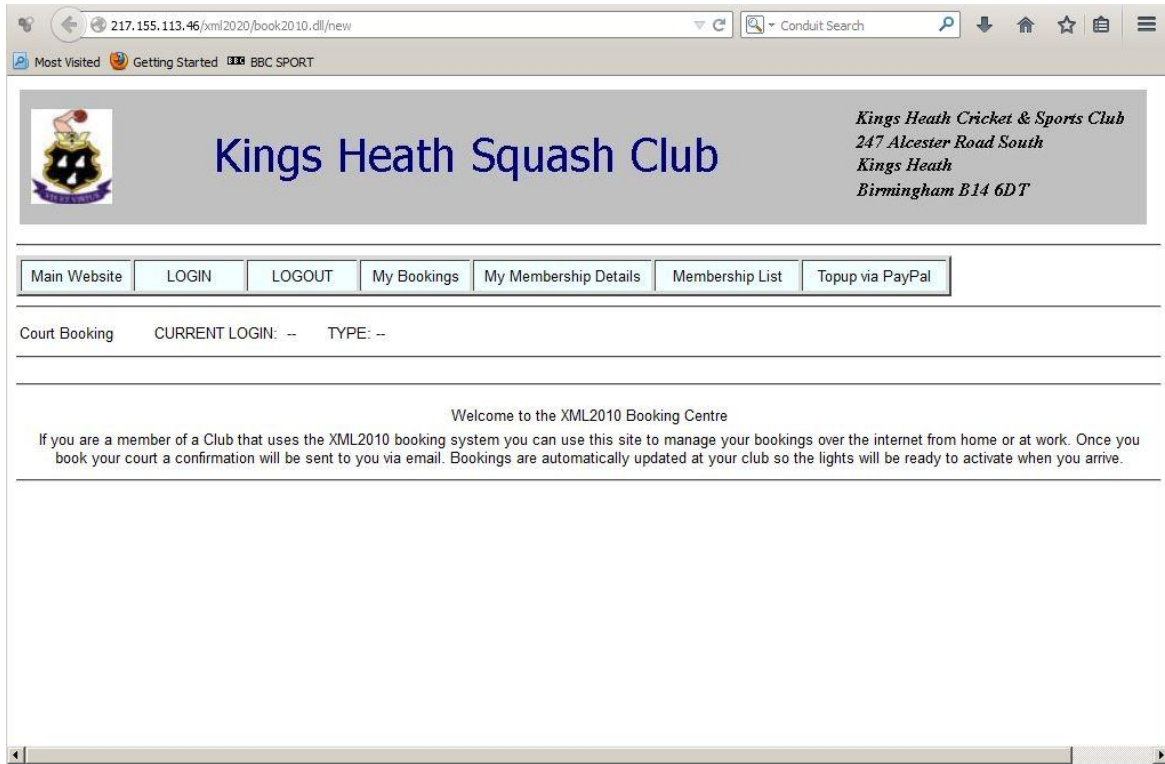

Booking over the internet

Once you know your username/number you can start getting ready to book a court over the internet. Initially you will need to add some credit to your account which you can do in the following ways. PLEASE NOTE: If the kiosk at the club does not have a coin mechanism you cannot top up your credit with coins. Other possible payment options are to use a debit or credit card online or to add credit to your account over the bar.

Before you can add credit online you must login. The link to the booking system will be on the club website. Find the link and launch the opening page.

The options you have are shown but you must login before you can access any of the features.